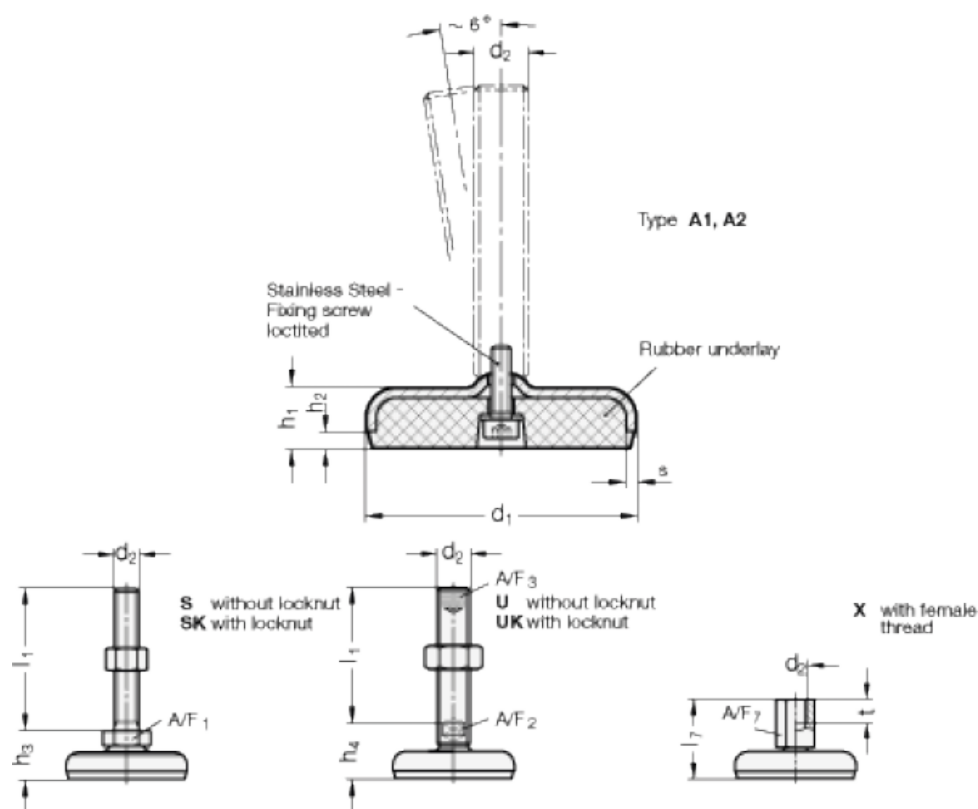

Article number: 203080M863A1SK
 Description: E+G levelling foot
 GN 30-80-M8-63-A1-SK
 Note: SK With nut, External hexagon at the bottom

Measures

A/F1 = 17
 d1 = 80
 d2 = M8
 h1 = 18
 h2 = 5
 h3 = 26
 l1 = 63
 s = 3